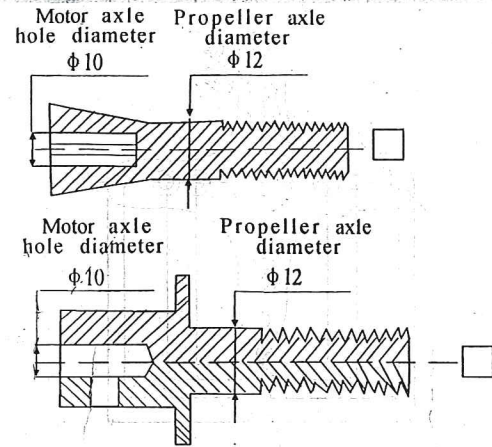

C63 Propeller Seat Mounting Packet Instruction

CE FC RoHS

Mounting Kit:

量数	Type	Quantity	量数	Type	Quantity
	C63Rear Propeller	1 set		C63 Cross	1 pc
	C63 Shaft Protector	1pc		M4 Screw	2pcs
	Crossed M3 Screw	8pcs		Hexangular M4 Screw	4pcs