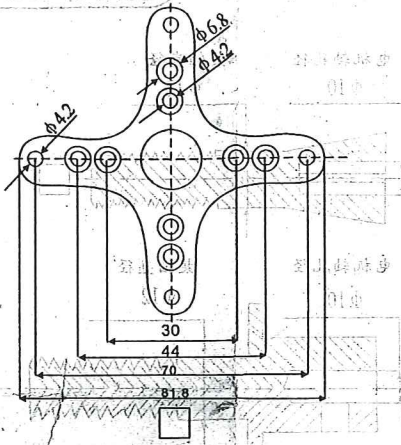

C63 Propeller Seat Mounting Packet Instruction

CE FC RoHS

Mounting Kit:

量数	Type	Quantity	量数	Type	Quantity
	C63Rear Propeller	1 set		C63 Cross	1 pc
	C63 Shaft Protector	1pc		M4 Screw	2pcs
	Crossed M3 Screw	8pcs		Hexangular M4 Screw	4pcs