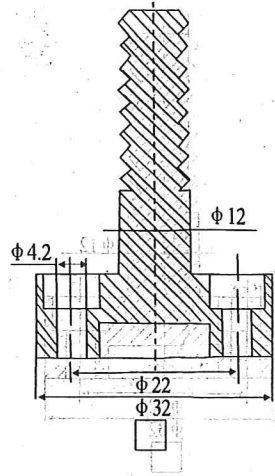

C63 Propeller Seat Mounting Packet Instruction

CE FC RoHS

Mounting Kit:

量数	Type	Quantity	量数	Type	Quantity
	C63Rear Propeller	1 set		C63 Cross	1 pc
	C63 Shaft Protector	1pc		M4 Screw	2pcs
	Crossed M3 Screw	8pcs		Hexangular M4 Screw	4pcs